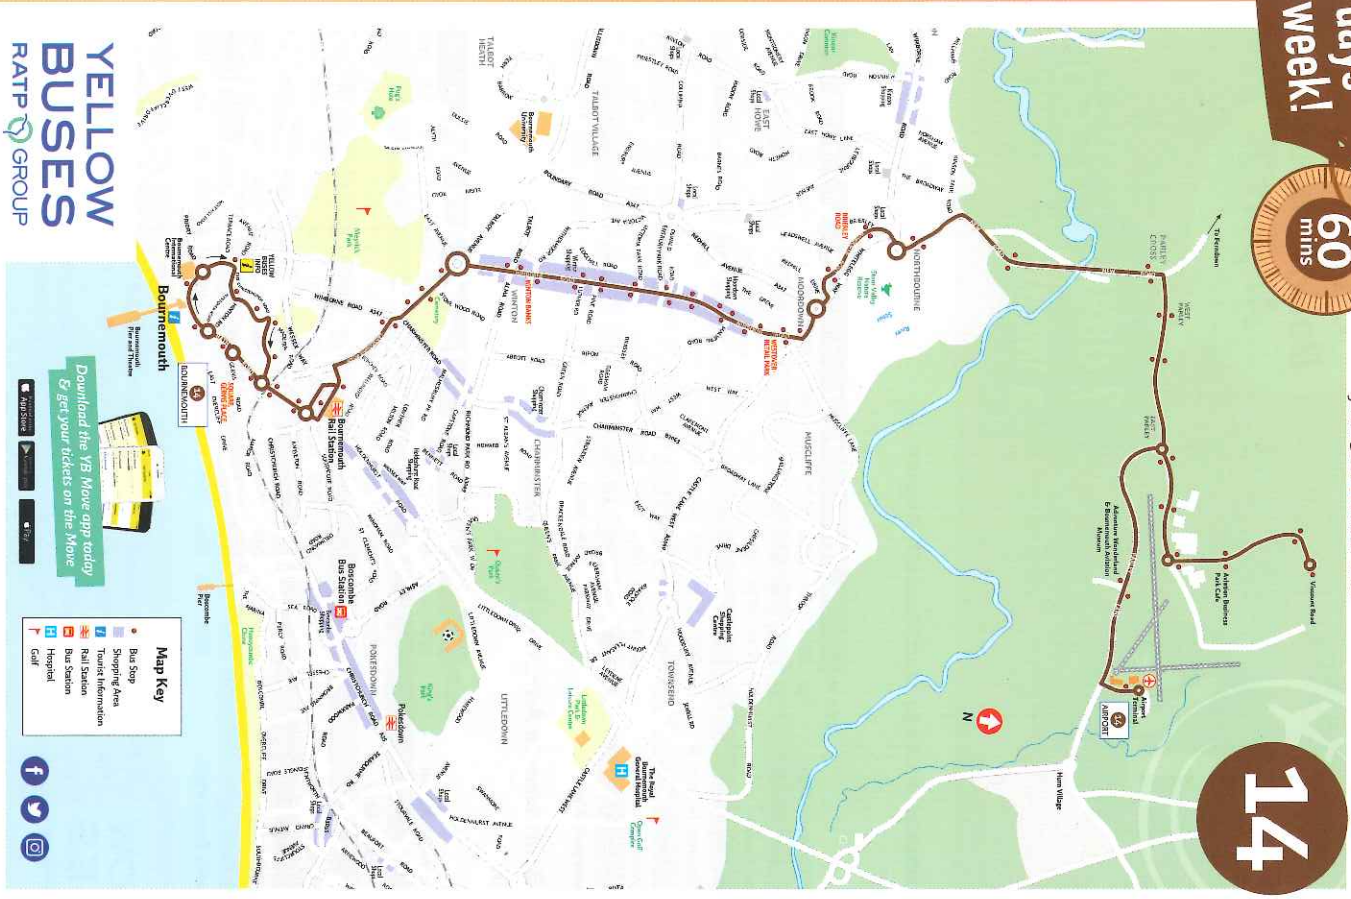

7 days a week!

Every hour

from 30th October 2016

14

YELLOW BUSES
RATP GROUP

Download the YB Move app today & get your tickets on the Move

Check into Bournemouth Airport

Turn over to view 14 timetable

Check into Bournemouth Airport

7 days a week!

Every hour

from 30th October 2016 to 7th January 2017

14

14 Bournemouth to Bournemouth Airport Daily

Stop No	14	14	14	14	14	14	14	14	14	14	14	14	14	14	14	14	14
SQUARE, Gervis Place	[S]	0605	0705	0805	0905	1005	1105	1205	1305	1405	1505	1605	1705	1805	1905		
Bournemouth Station	[Z]	0612	0712	0812	0912	1012	1112	1212	1312	1412	1512	1612	1712	1812	1912		
Winton, Banks	[F]	0619	0719	0819	0919	1019	1119	1219	1319	1419	1519	1619	1720	1819	1919		
Westover Retail Park		0628	0728	0828	0928	1028	1128	1228	1328	1428	1528	1628	1730	1828	1928		
Northbourne, Brierley Road		0631	0731	0831	0931	1031	1131	1231	1331	1431	1531	1631	1733	1831	1931		
Parley Cross		0635	0735	0835	0935	1035	1135	1235	1335	1435	1535	1635	1737	1835	1935		
ABP Viscount Road		0643	0743	0843	0943	1043	1143	1243	1343	1443	1543	1643	1745	1843	1943		
Aviation Business Park Cafe		0646	0746	0846	0946	1046	1146	1246	1346	1446	1546	1646	1748	1846	1946		
Bournemouth Airport		0656	0756	0856	0956	1056	1156	1256	1356	1456	1556	1656	1756	1856	1956		

Tickets: All Yellow Buses tickets including day tickets, glo cards and YB Move app tickets are valid on service 14 (including to and from the Airport and Aviation Business Park).

To view our full timetable please visit bybus.co.uk

Turn over to view 14 map